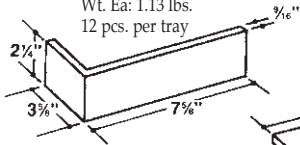

Thin Brick Size: 7-5/8 x 2-1/4 x 9/16"

Colors	Pieces Per Sq. Ft.	Wt. Per Sq. Ft. (lbs.)	Sq. Ft. Per Tray	Pieces Per Tray	Wt. Per Tray (lbs.)
10 Summitville Red 14 Alexandria 15 Providence 16 Plymouth 94 Colony 95 New Bedford 96 Williamstown 97 Valley Forge	6.87	5.65	3.5	24	19.75
17 Yorktown 19 New Amsterdam	6.87	5.65	3.5	24	19.75
21 Raleigh 24 Boston 26 Savannah 27 Georgetown	6.87	5.65	3.5	24	19.75

BC-248 Corner
Wt. Ea: 1.13 lbs.
12 pcs. per tray

BT-248 Edge Cap
Wt. Ea: 1.70 lbs.
10 pcs. per tray

BTR-248,
BTL-248
Closed Corner
Wt. Ea: 2.20 lbs.
6 pcs. per tray