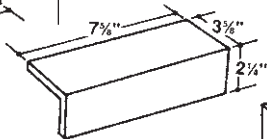

Thin Brick Size: 7-5/8 x 2-1/4 x 9/16"

Colors	Pieces Per Sq. Ft.	Wt. Per Sq. Ft. (lbs.)	Sq. Ft. Per Tray	Pieces Per Tray	Wt. Per Tray (lbs.)
10 Summitville Red 14 Alexandria 15 Providence 16 Plymouth 94 Colony 95 New Bedford 96 Williamstown 97 Valley Forge	6.87	5.65	3.5	24	19.75
17 Yorktown 19 New Amsterdam	6.87	5.65	3.5	24	19.75
21 Raleigh 24 Boston 26 Savannah 27 Georgetown	6.87	5.65	3.5	24	19.75

BC-248 Corner
Wt. Ea: 1.13 lbs.
12 pcs. per tray

BT-248 Edge Cap
Wt. Ea: 1.70 lbs.
10 pcs. per tray

BTR-248,
BTL-248
Closed Corner
Wt. Ea: 2.20 lbs.
6 pcs. per tray