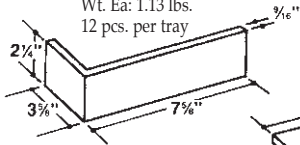

BC-248 Corner
Wt. Ea: 1.13 lbs.
12 pcs. per tray

BT-248 Edge Cap
Wt. Ea: 1.70 lbs.
10 pcs. per tray

BTR-248,
BTL-248
Closed Corner
Wt. Ea: 2.20 lbs.
6 pcs. per tray

BTR-248

BTL-248