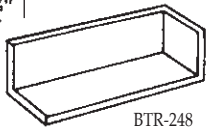

BC-248 Corner
Wt. Ea: 1.13 lbs.
12 pcs. per tray

BT-248 Edge Cap
Wt. Ea: 1.70 lbs.
10 pcs. per tray

BTR-248,
BTL-248
Closed Corner
Wt. Ea: 2.20 lbs.
6 pcs. per tray

BTR-248

BTL-248