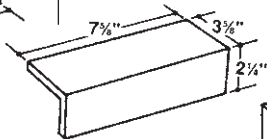

BC-248 Corner
Wt. Ea: 1.13 lbs.
12 pcs. per tray

BT-248 Edge Cap
Wt. Ea: 1.70 lbs.
10 pcs. per tray

BTR-248,
BTL-248
Closed Corner
Wt. Ea: 2.20 lbs.
6 pcs. per tray

BTR-248

BTL-248