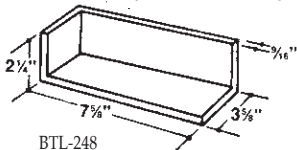

BC-248 Corner
Wt. Ea: 1.13 lbs.
12 pcs. per tray

BT-248 Edge Cap
Wt. Ea: 1.70 lbs.
10 pcs. per tray

BTR-248,
BTL-248
Closed Corner
Wt. Ea: 2.20 lbs.
6 pcs. per tray

BTR-248

BTL-248